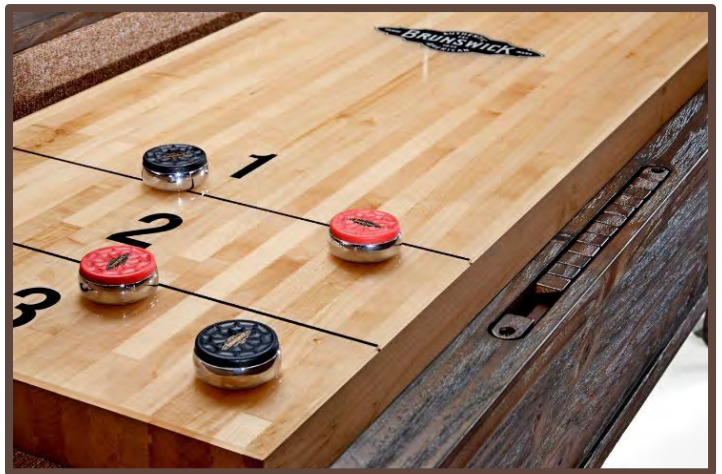

**ALWAYS recommend lighting.** An abacus comes standard with the shuffleboard table and is built into the rail.

---

***Espresso: 12' Avail to Ship. We have one 14' model available in Missoula (Special Price: \$6,695). Rustic Dark Brown: 12' Avail to Ship 14' Available to ship (Installation usually 2-3 weeks from purchase) Driftwood: 14' Available in Missoula; 12' Available to Ship***

The **Brunswick Canton** is one of our most popular tables and is available in 12' & 14' sizes. The pricing grid is shown below. The Canton features iron corner-pieces and solid iron stretchers running from leg to leg. The finish is Black Forest which is a family-friendly, rustic finish that will stand up to many years of play. We highly recommend lights to create a gaming ambiance for play.

Limited means there are less than 10 left in the Brunswick warehouse to ship

The **Brunswick Sanibel** shuffleboard table features a modern design with clean lines and a minimalist aesthetic, a perfect match to the best-selling Sanibel Billiard Table. The Sanibel is available in Rustic Grey or Rustic Dark Brown finishes and offers a 12' or 14' play surface. Shown below in Rustic Grey with the built in Abacus.