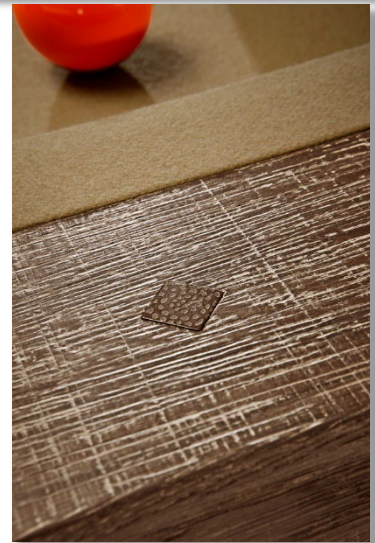

The Brunswick 8' Botanic has been a great seller this year and we're pleased to have several of them in stock in Missoula. The Botanic provides a timber frame, rustic feel without the "rustic table" price.

The 8' Botanic is $4,695. The Botanic has Centennial cushions with 6" rails and hammered copper sites. If premium cushions are important (i.e., you've got some pool players in the crew), please look at the Glenwood, Canton, or Black Wolf Pro. This is a great table for teens, families with limited pool experience in a more casual billiard atmosphere. **The 7' Botanic is now available for $4,575.**

IN STOCK
in 7' & 8'
models