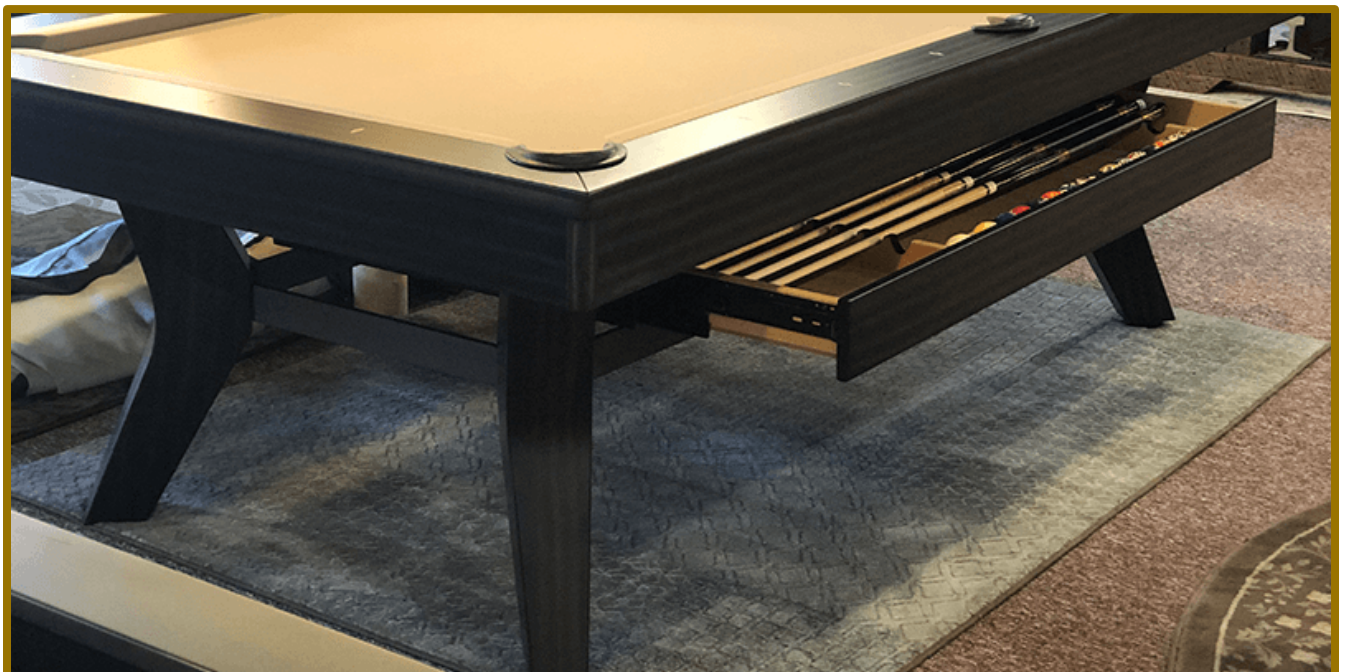

We don't have this beautiful Olhausen Laguna table in stock, but I would love to order this new design. The 59" drawer is full size and this table would be beautiful in any Olhausen finish! Standard finish with drawer, the 8' model is **$8,695.** The Laguna comes with Simonis Cloth, a $350 upgrade included, and the BSBS Standard Accessory kit. The upgrade to the Premium kit is $250 with the purchase of this table.