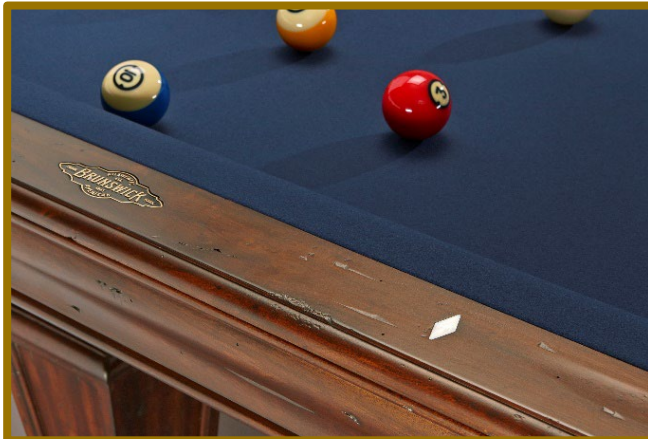

The **Brunswick 8' Glenwood Tuscana** in both **Tapered and Ball & Claw Legs with Shield Pockets** for **$5,395**. This is a stunning table. Take a close look at the finish. The Tuscana finish is one of the most popular finishes Brunswick produces. It fits in with a rustic atmosphere as well as a more traditional

home. We have both the Ball & Claw and Tapered Leg models, both with Shield Pockets.