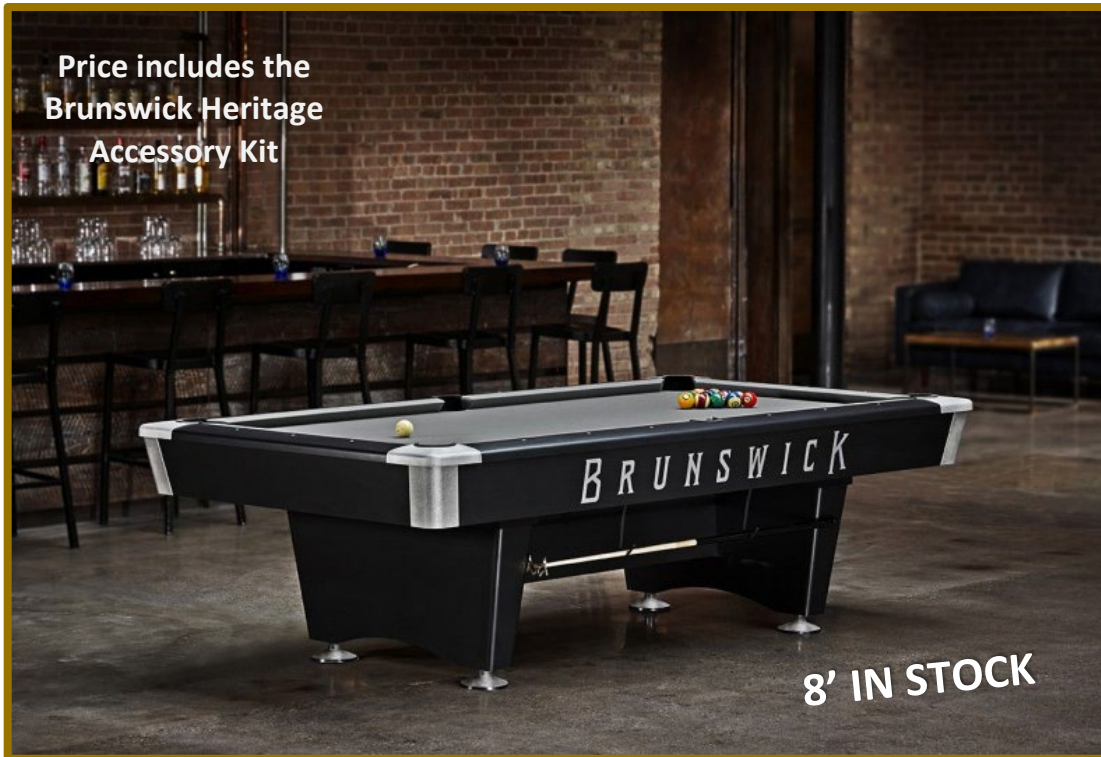

Price includes the
Brunswick Heritage
Accessory Kit

The Brunswick 8' Black Wolf Pro with drop pockets is $6,295 (7' is $5,850).

Durable metal rail pocket corners, round rail sights, and jet-black laminate provide the perfect detail. Built for a lifetime of enjoyment.

The Black Wolf Pro is built well and has Brunswick Super Speed cushions. Available in 7', 8', and 9' models with drop pocket or gully option.

8' IN STOCK

We do not recommend the Brunswick Black Wolf.

Price
includes the
Brunswick
Heritage
Accessory Kit

The 8' Brunswick Sanibel is $7,195 (7' is $6,795). For those looking for a more modern feel, we now have the 8' Sanibel in Rustic Dark Brown. This table is also available in Rustic Grey and that finish is available to ship now from Brunswick. 8' matching dining tops are available for $1,225. This table is now available in a 7' model.

IN STOCK