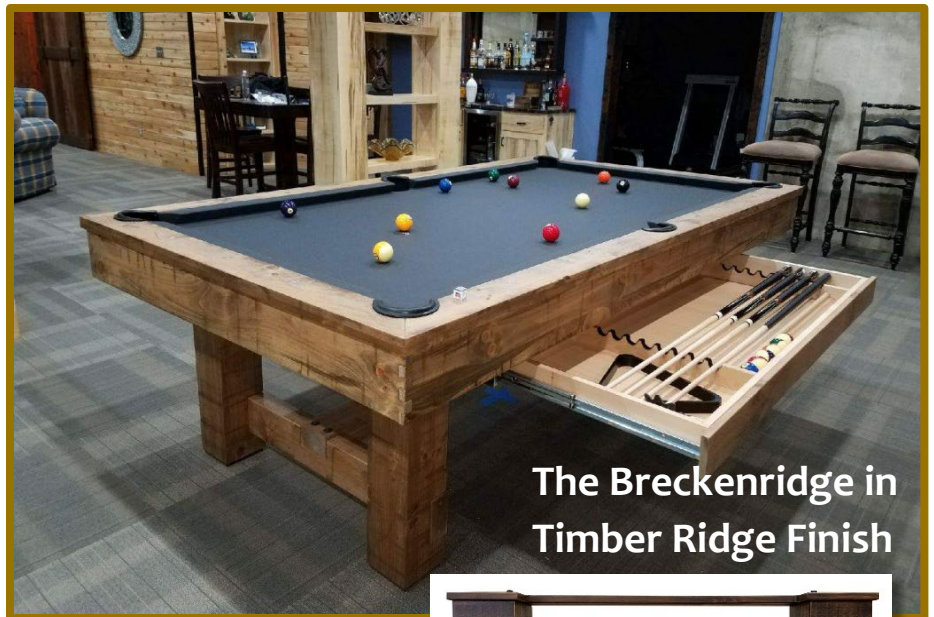

In Stock Now:

- (4) Breckenridge Matte Breckenridge finish (Left)
- (2) Breckenridge Matte Timber Ridge Finish (Below)

Special Orders:

The Breckenridge One-Piece Wall Rack (Above): \$850

The Breckenridge Floor Rack for Cues (Right): \$995

A matching triangle and bridge are available.

The Breckenridge in Timber Ridge Finish

The 8' Olhausen Innsbruck in Oak w Breckenridge Finish w a Drawer: \$6,995. This is a special order because I bought this table for a customer in Big Sky and loved it. It has a drawer, which is a great addition to this table, solid oak, and has Mother of Pearl Sites (a \$300 upgrade). Normally \$7995, this price includes Set-up, Delivery, Championship Cloth & a Basic Custom Accessory Kit. Upgrades include Simonis Cloth (\$300) and a Premium Accessory Kit (\$350). Add a Conversion Table Tennis top for \$395.