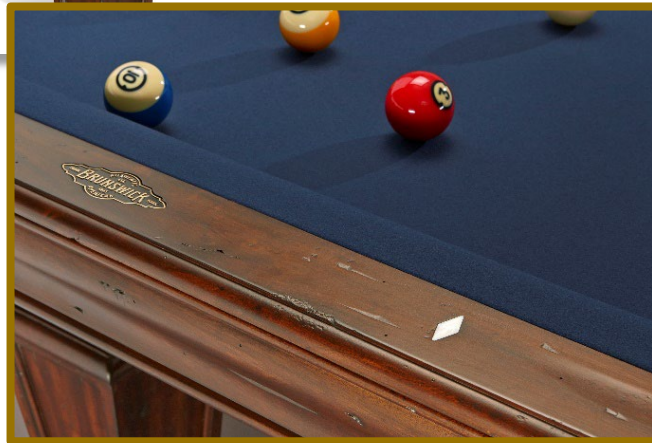

**AVAILABLE TO
SHIP FROM
BRUNSWICK IN
8' MODEL ONLY**