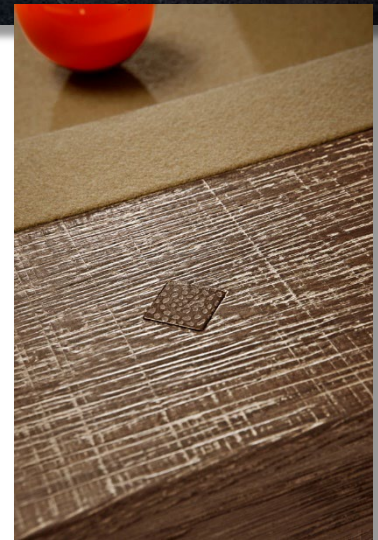

The Brunswick 8' Botanic has been a great seller this year and we're pleased to have several of them in stock in Missoula. The Botanic provides a timber frame, rustic feel without the "rustic table" price.

The 8' Botanic is $4,675. The Botanic has Centennial cushions with 6" rails and hammered copper sites. If premium cushions are important (i.e., you've got some pool players in the crew), please look at the Glenwood, Canton or Black Wolf Pro. This is a great table for teens, families with limited pool experience in a more casual billiard atmosphere. A 7' Botanic is now available for $4,575.

IN STOCK
in 7' & 8'
models